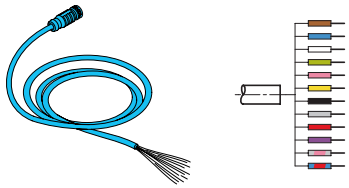

I/O-Kabel	
2,0m / IP 67 / PVC	VKHM-Z-5/12-A
5,0m / IP 67 / PUR	VKSM-Z-5/12-A
10,0m / IP 67 / PUR	VKSM-Z-10/12-A
15,0m / IP 67 / PUR	VKSM-Z-15/12-A
20,0m / IP 67 / PUR	VKSM-Z-20/12-A

I/O-Cable	
2,0m / IP 67 / PVC	VKHM-Z-2/RJ45
5,0m / IP 67 / PUR	VKHM-Z-5/RJ45
10,0m / IP 67 / PUR	VKHM-Z-10/RJ45
15,0m / IP 67 / PUR	VKHM-Z-5/RJ45
20,0m / IP 67 / PUR	VKHM-Z-10/RJ45

I/O-Câble	
2,0m / IP 67 / PVC	VKHM-Z-2/RJ45
5,0m / IP 67 / PUR	VKHM-Z-5/RJ45
10,0m / IP 67 / PUR	VKHM-Z-10/RJ45
15,0m / IP 67 / PUR	VKHM-Z-5/RJ45
20,0m / IP 67 / PUR	VKHM-Z-10/RJ45

I/O-Verlängerungskabel	
5,0m / IP 67 / PVC	VSM-Z-5/VKM-Z/12-A

I/O-Extension cable	
5,0m / IP 67 / PVC	VSM-Z-5/VKM-Z/12-A

I/O-Câble prolongateur	
5,0m / IP 67 / PVC	VSM-Z-5/VKM-Z/12-A

Befestigungswinkel
Mounting bracket
Equerre de fixation