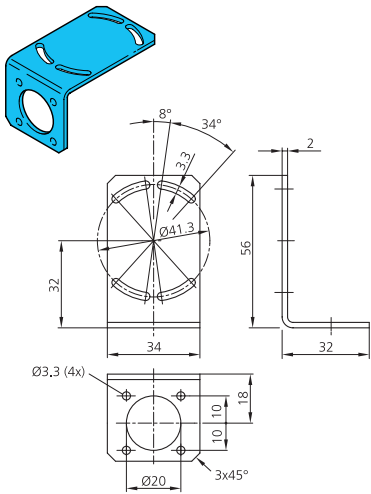

I/O-Kabel	
2,0m / IP 67 / PVC	VKHM-Z-5/12-A
5,0m / IP 67 / PUR	VKSM-Z-5/12-A
10,0m / IP 67 / PUR	VKSM-Z-10/12-A
15,0m / IP 67 / PUR	VKSM-Z-15/12-A
20,0m / IP 67 / PUR	VKSM-Z-20/12-A

I/O-Cable	
2,0m / IP 67 / PVC	VKHM-Z-2/RJ45
5,0m / IP 67 / PUR	VKHM-Z-5/RJ45
10,0m / IP 67 / PUR	VKHM-Z-10/RJ45
15,0m / IP 67 / PUR	VKHM-Z-5/RJ45
20,0m / IP 67 / PUR	VKHM-Z-10/RJ45

I/O-Câble	
2,0m / IP 67 / PVC	VKHM-Z-2/RJ45
5,0m / IP 67 / PUR	VKHM-Z-5/RJ45
10,0m / IP 67 / PUR	VKHM-Z-10/RJ45
15,0m / IP 67 / PUR	VKHM-Z-5/RJ45
20,0m / IP 67 / PUR	VKHM-Z-10/RJ45

I/O-Verlängerungskabel	
5,0m / IP 67 / PVC	VSM-Z-5/VKM-Z/12-A

I/O-Extension cable	
5,0m / IP 67 / PVC	VSM-Z-5/VKM-Z/12-A

I/O-Câble prolongateur	
5,0m / IP 67 / PVC	VSM-Z-5/VKM-Z/12-A

Befestigungswinkel
Mounting bracket
Equerre de fixation

Material / Material / Matériau VA
Produktbezeichnung / Product-ID **HS-BW-CS**

Material / Material / Matériau Aluminium
Produktbezeichnung / Product-ID **SH-KK-CS**

Montageplatte für CS 50
Mounting plate for CS 50
Plaque de montage pour CS50

Material / Material / Matériau Aluminium
Produktbezeichnung / Product-ID **SH-G-CS**

Einstellbare Halterung für SH-G-CS
Adjustable mounting plate for SH-G-CS
Support ajustable pour SH-G-CS

Material / Material / Matériau Aluminium
Produktbezeichnung / Product-ID **CKR-200-BKT**