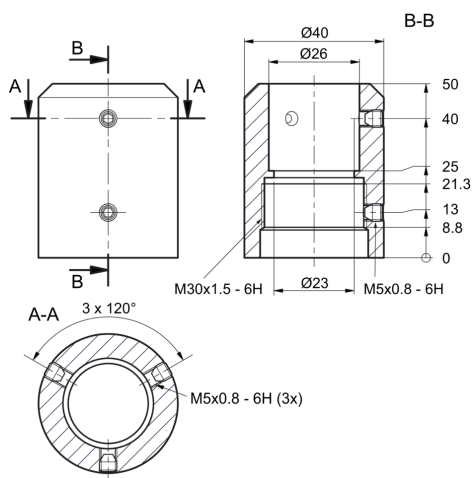

214286
SBT-A-R25-M30
Clamp adapter

- Simple assembly of the SBP-RGB / SBT-RGB,, by screwing in

Technical data (typ.)

Diameter	$\varnothing 40$ mm (Diameter)
Height	50 mm
Housing material	Aluminum
Component	Clamp adapter
Design	Cylinder