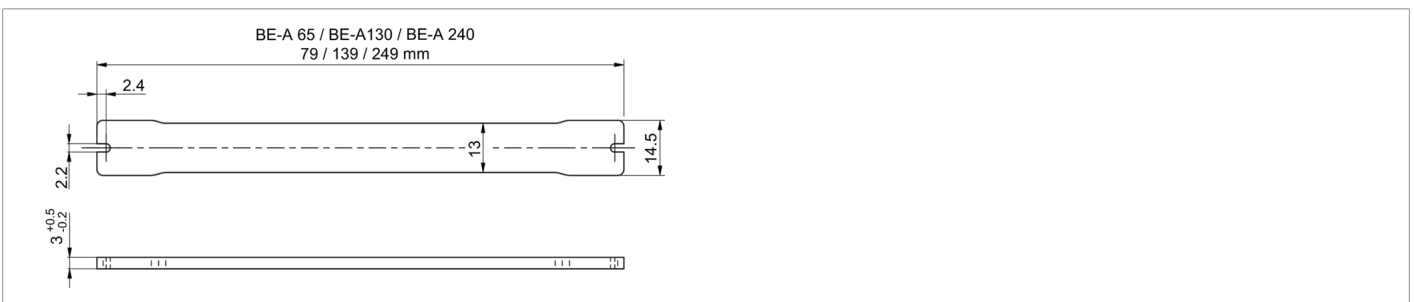

**213566**  
**BE-A130-LTK**  
**Safety screen**

- Lenticular protective cover
- Easily exchanged

Technical data (typ.)	
Assembly	Using fixing screws
Housing dimensions	14.5 x 3 x 139 mm
Housing length	139 mm
Housing height	3 mm
Housing width	14.5 mm
Housing material	Plastic (PC)
Structure	PC base material laminated on with 3M 467 lenticular film
Weight	12 g
Component	Safety screen
Characteristics	Film structure parallel to narrow side
To be used for	Barlights BE-A130 ...
Scope of delivery	1 safety screen, Fixing material
Transmission	79 %
Ambient temperature during operation	0 ... +40 °C
More information / accessories	
	<a href="https://www.di-soric.com/213566">https://www.di-soric.com/213566</a>