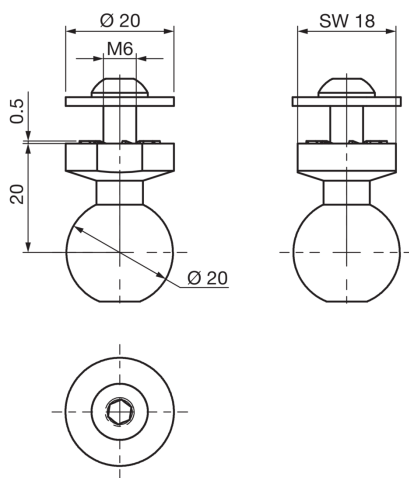

213322
HS-AG-HM-KK-VS-M6
Ball head

- Robust, highly flexible
- Exact and simple fixing
- Quick and easy mounting

Technical data (typ.)

Housing dimensions	30 x 20 mm
Load capacity	60 N / 6 kg
Housing material	Aluminum
Component	Ball head
To be used for	Z-UBT-KU-MS
Product series	Z-UBT-KU-MS Assembly system
Scope of delivery	Ball head, Fixing material