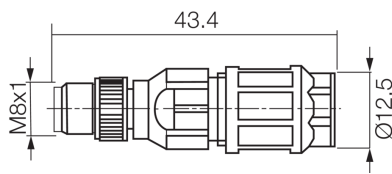

**213045**  
**MS-Z-8/4**  
**Plug connector**

- Metal/plastic housing
- Turnable metal thread
- Quick mounting without tools
- 4-pin
- High protection type of up to IP 67

**Function**

**Technical data (typ.)**

**+20°C, 24 V DC**

Service voltage	30 V DC
Housing material	Metal / Plastic
For Ø cable	2.5 ... 5.0 mm
For Ø wire	1.1 ... 1.55 mm (Wire must not be stripped!)
For strand cross-section	0.25 ... 0.50 mm <sup>2</sup>
Design	straight
Ambient temperature during operation	-25 ... +80 °C
Protection type	IP 67
Sensor-side connection	Connector, M8 x 1, 4-pin
Control-side connection	Field-wireable, Insulation displacement connectors