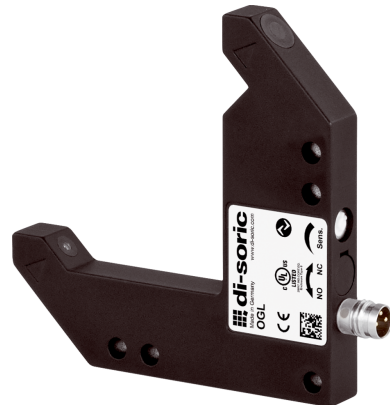

211048
OGLL 051 G3-T3
Laser angled light barrier

- IO-Link
- 4 operating modes as an IO-Link parameter
- Switch-on/off delay as an IO-Link parameter
- Diagnostics with IO-Link
- Metal casing
- Electronics integrated
- Sensitivity is adjustable
- High switching frequency
- Light/dark switching
- Bright ring LED

Function										

Technical data (typ.)	+20°C, 24 V DC
Service voltage	10 ... 30 V DC
No-load current (max.)	30 mA
Insulation voltage endurance	500 V
Leg length internal	50/50 mm
Housing dimensions	75 x 75 x 10 mm
Housing length	75 mm
Housing height	75 mm
Housing width	10 mm
Housing material	Die-cast zinc (Black, powder-coated)
Weight	88 g
Protection class	III, operation on protective low voltage
Approvals	UL
Operating principle	Optical
Evaluation	digital
Design	Angle
Switching output	Push-pull, 100 mA, NO/NC, switchable
Voltage drop (max.)	1 V
Interface	IO-Link (V1.1, COM2 (38.4 kBd) Smart Sensor Profile)
Light source	Laser
Laser class	CLASS 1 LASER PRODUCT, 1 (IEC 60825-1:2014 / EN 60825-1:2014)
Color	Red (Pp < 1,6 mW t = 11,4 μs)
Wavelength	655 nm (Pp < 0.3 mW t = 3.4 μs)