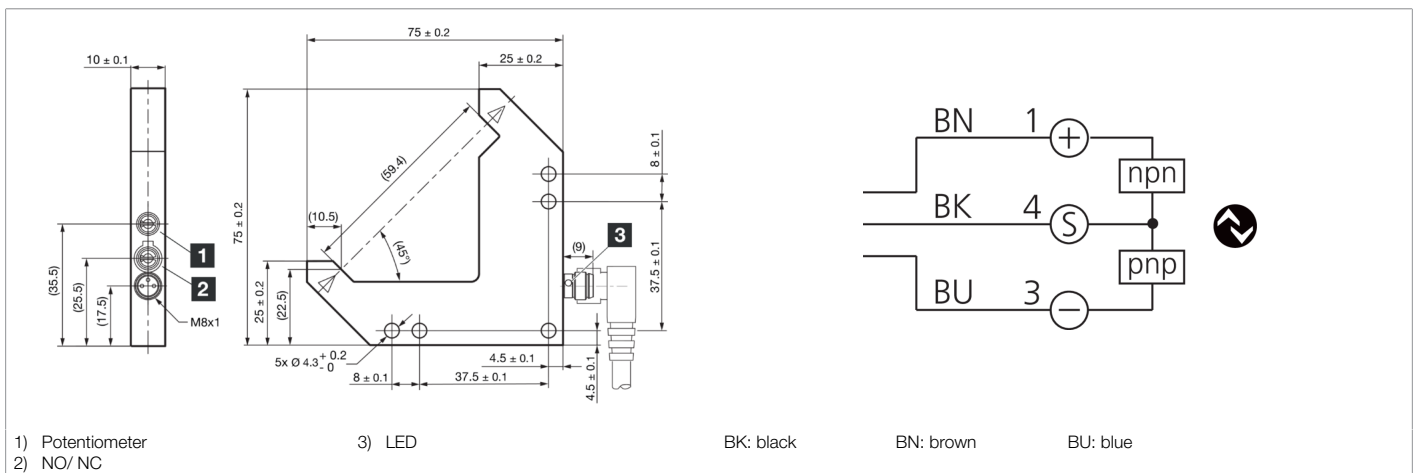

211048
OGLL 051 G3-T3
Laser angled light barrier

- IO-Link
- 4 operating modes as an IO-Link parameter
- Switch-on/off delay as an IO-Link parameter
- Diagnostics with IO-Link
- Metal casing
- Electronics integrated
- Sensitivity is adjustable
- High switching frequency
- Light/dark switching
- Bright ring LED

Function										

Technical data (typ.)	+20°C, 24 V DC
Service voltage	10 ... 30 V DC
No-load current (max.)	30 mA
Insulation voltage endurance	500 V
Leg length internal	50/50 mm
Housing dimensions	75 x 75 x 10 mm
Housing length	75 mm
Housing height	75 mm
Housing width	10 mm
Housing material	Die-cast zinc (Black, powder-coated)
Weight	88 g
Protection class	III, operation on protective low voltage
Approvals	UL
Operating principle	Optical
Evaluation	digital
Design	Angle
Switching output	Push-pull, 100 mA, NO/NC, switchable
Voltage drop (max.)	1 V
Interface	IO-Link (V1.1, COM2 (38.4 kBd) Smart Sensor Profile)
Light source	Laser
Laser class	CLASS 1 LASER PRODUCT, 1 (IEC 60825-1:2014 / EN 60825-1:2014)
Color	Red (Pp < 1,6 mW t = 11,4 μs)
Wavelength	655 nm (Pp < 0.3 mW t = 3.4 μs)