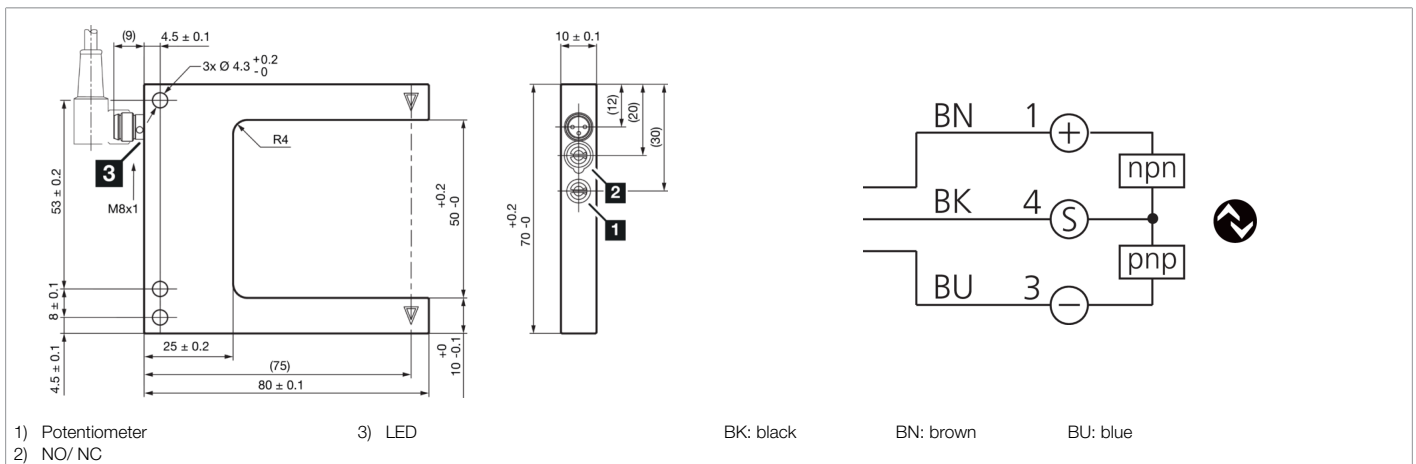

Function										

Technical data (typ.)	+20°C, 24 V DC
Service voltage	10 ... 30 V DC
No-load current (max.)	30 mA
Insulation voltage endurance	500 V
Leg length internal	55 mm
Housing dimensions	70 x 80 x 10 mm
Housing length	80 mm
Housing height	70 mm
Housing width	10 mm
Housing material	Stainless steel (V4A, 1.4404 / AISI 316L - 1.4571 / AISI 316Ti)
Protection class	III, operation on protective low voltage
Approvals	UL
Operating principle	Optical
Evaluation	digital
Design	Fork
Operation modes	STANDARD, HIGH RESOLUTION, POWER, SPEED
Switching output	Push-pull, 100 mA, NO/NC, switchable
Interface	IO-Link (V1.1, COM2 38.4 kBd, Smart Sensor Profile)
Light source	LED
Color	Red
Modulation	Clocked
Fork opening	50 mm
Resolution (factory setting)	0.3 mm (STANDARD)

**210892**  
**OGU 051 G3-T3/V4A**  
**Fork light barrier**

Technical data (typ.)	+20°C, 24 V DC
Reproducibility (factory setting)	0.02 mm (STANDARD)
Resolution (STANDARD)	0.3 mm
Reproducibility (STANDARD)	0.02 mm
Resolution (HIGH RESOLUTION)	0.2 mm
Reproducibility (HIGH RESOLUTION)	0.02 mm
Resolution (POWER)	1 mm
Reproducibility (POWER)	0.02 mm
Resolution (SPEED)	0.3 mm
Reproducibility (SPEED)	0.02 mm
Sensitivity adjustment	Potentiometer or IO-Link
Switching frequency (factory setting)	5000 Hz (STANDARD)
Switching frequency (STANDARD)	5000 Hz
Switching frequency (HIGH RESOLUTION)	1500 Hz
Switching frequency (POWER)	250 Hz
Switching frequency (SPEED)	8000 Hz
Ambient temperature during operation	-25 ... +60 °C
Protection type	IP 67
Connection	Connector, M8, 3-pin
Connection cable	TK ...
More information / accessories	<a href="https://www.di-soric.com/210892">https://www.di-soric.com/210892</a>