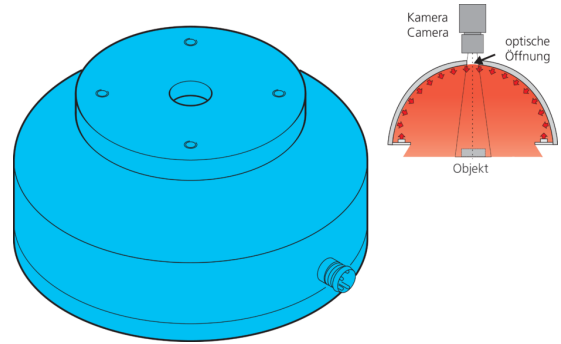

210663
BE-DOME170/110-G1-T4
Dome light

- Extremely homogeneous, diffuse illumination
- Very compact design
- High light intensity
- Robust design

PIN	Aderfarbe wire color	Funktion function
3	blau / blue	- blau / blue
1	braun / brown	+ 24V

1) Sensing surface
 2) Free internal diameter
 3) Optical opening

4) Connector
 5) 4-pin

BN: brown BU: blue

Function										

Technical data (typ.)	+20°C, 24 V DC
Service voltage	24 V DC
Power	3.4 W (140 mA, 24 V DC)
Power consumption	140 mA
Illuminated area	Ø 114 mm
Diameter	Ø 170 mm (Diameter)
Housing material	Aluminum / Plastic
Protection class	III, operation on protective low voltage
Risk group (DIN EN 62471)	Free group
Light source	LED
Color	Red
Wavelength	635 nm
Deflection angle FWHM	120°
Ambient temperature during operation	0 ... +50 °C
Connection	Connector, M8, 4-pin