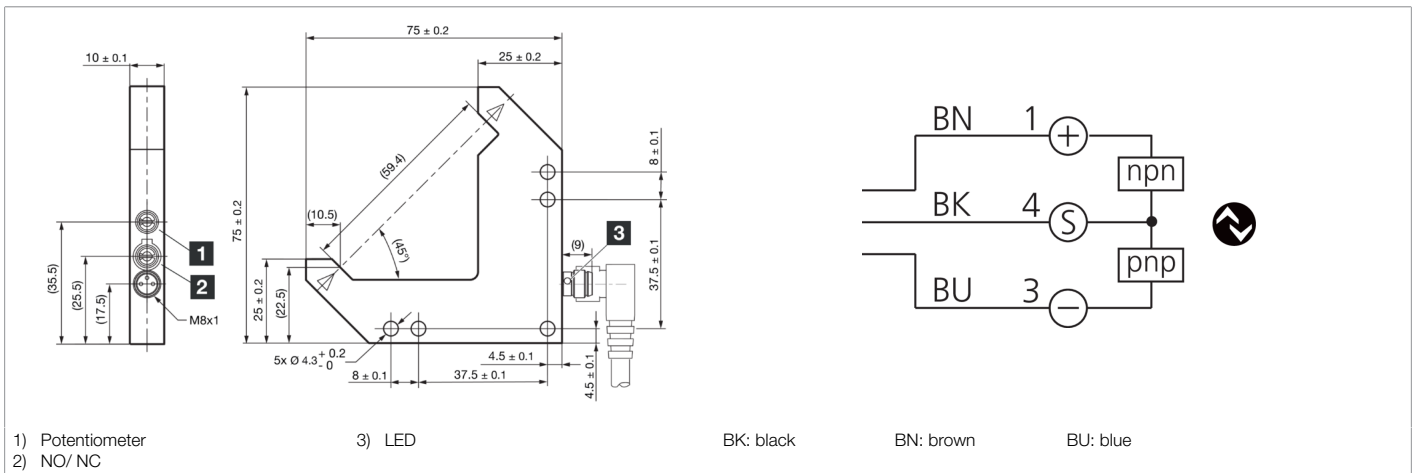

**210632**  
**OGL 051 G3-T3**  
**Angled light barrier**

- 4 operating modes as an IO-Link parameter
- Switch-on/off delay as an IO-Link parameter
- Diagnostics with IO-Link
- Metal casing
- Sensitivity is adjustable
- High switching frequency
- Light/dark switching
- Bright ring LED
- High protection type

Function											

Technical data (typ.)	+20°C, 24 V DC
Service voltage	10 ... 30 V DC (Supply Class 2)
No-load current (max.)	30 mA
Insulation voltage endurance	500 V
Leg length internal	50/50 mm
Housing dimensions	75 x 75 x 10 mm
Housing length	75 mm
Housing height	75 mm
Housing width	10 mm
Housing material	Die-cast zinc (powder-coated)
Material	Mineral glass (Optics)
Protection class	III, operation on protective low voltage
Approvals	UL
Operating principle	Optical
Evaluation	digital
Design	Angle
Switching output	Push-pull, 100 mA, NO/NC, switchable
Voltage drop (max.)	1 V
Interface	IO-Link (V1.1, COM2 38.4 kBd, Smart Sensor Profile)
Light source	LED
Color	Red
Wavelength	660 nm
Modulation	Clocked