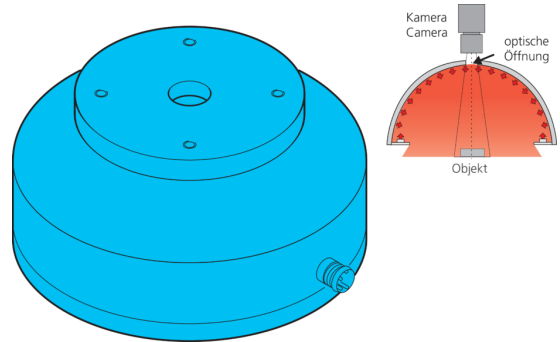

210070
BE-DOME100/70-G5-T4
Dome light

- Extremely homogeneous, diffuse illumination
- Very compact design
- High light intensity
- Robust design

aktive Fläche / active area: 12
 freier Innendurchmesser / inner diameter / illuminated area: 70
 Ø 65
 M3 x 5 (4x)
 41
 50
 M4 / 5 tief / depth (4x)
 optische Öffnung / aperture
 Stecker M8, 4-polig / connector M8, 4-poled
 50
 Ø 100

Blick auf Anschlusseite / View on connection position

PIN	Aderfarbe / wire color	Funktion / function
3	blau / blue	- blau / blue
1	braun / brown	+ 24V

BN: brown BU: blue

Function									
								CE	UK CA

Technical data (typ.)	+20°C, 24 V DC
Service voltage	24 V DC
Power	2.4 W (100 mA, 24 V DC)
Power consumption	100 mA
Illuminated area	Ø 70 mm
Quantity	32 (LEDs)
Diameter	Ø 100 mm (Diameter)
Housing material	Aluminum / Plastic
Protection class	III, operation on protective low voltage
Risk group (DIN EN 62471)	Free group
Light source	LED
Color	White
Wavelength	6500 K
Deflection angle FWHM	120°
Ambient temperature during operation	0 ... +50 °C
Connection	Connector, M8, 4-pin