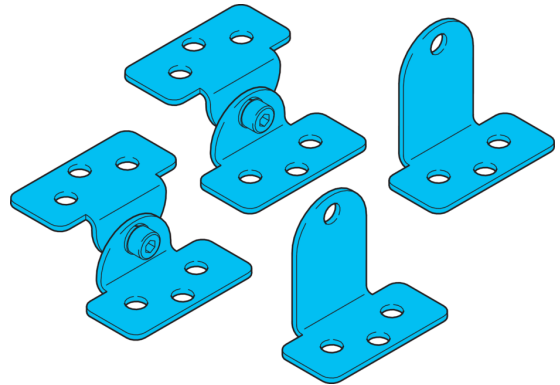

**209862**  
**BW-MB**  
**Mounting bracket**

- Adjustable
- Robust design
- Mounting materials included in scope of delivery

**Technical data (typ.)**

Housing material	Stainless steel
Component	Mounting bracket
Design	Angle
To be used for	MB-N ..., MB-NP ..., MB-RGBW ..., SB-RGB ...
Scope of delivery	Fixing material, 4 x short legs, 2 x long legs

**More information / accessories**

<https://www.di-soric.com/209862>