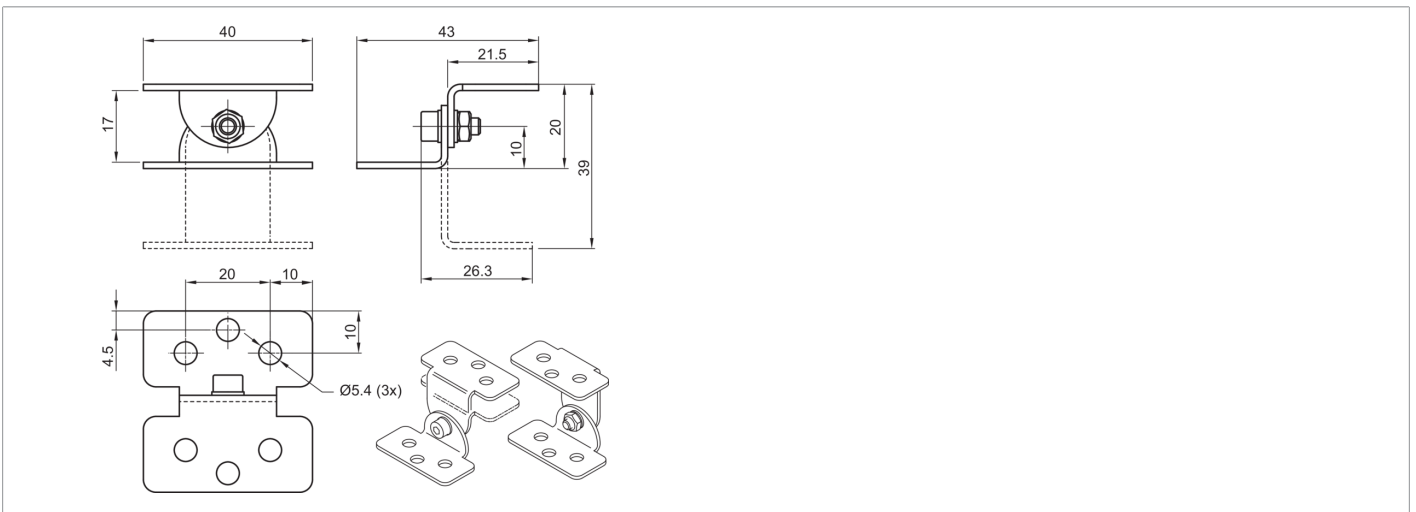

**209862**  
**BW-MB**  
**Mounting bracket**

- Adjustable
- Robust design
- Mounting materials included in scope of delivery

**Technical data (typ.)**

Housing material	Stainless steel
Component	Mounting bracket
Design	Angle
To be used for	MB-N ..., MB-NP ..., MB-RGBW ..., SB-RGB ...
Scope of delivery	Fixing material, 4 x short legs, 2 x long legs