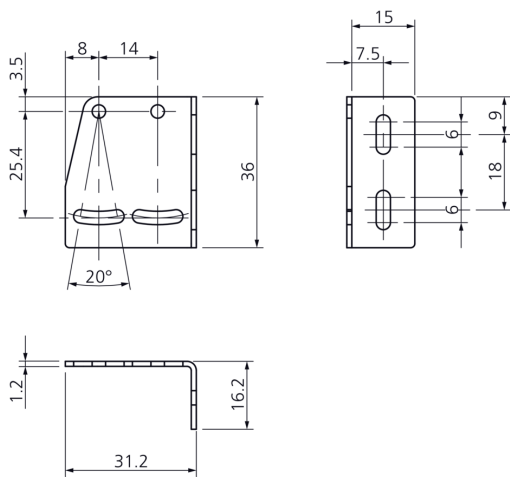

209276
BW 31-36
Mounting bracket

- Adjustable
- Robust design
- Mounting materials included in scope of delivery

Technical data (typ.)

Hole spacing	25.4 mm
Mounting	Hole
Housing material	Stainless steel
Component	Mounting bracket
To be used for	Device series O-30 Universal
Scope of delivery	Mounting bracket, Fixing material