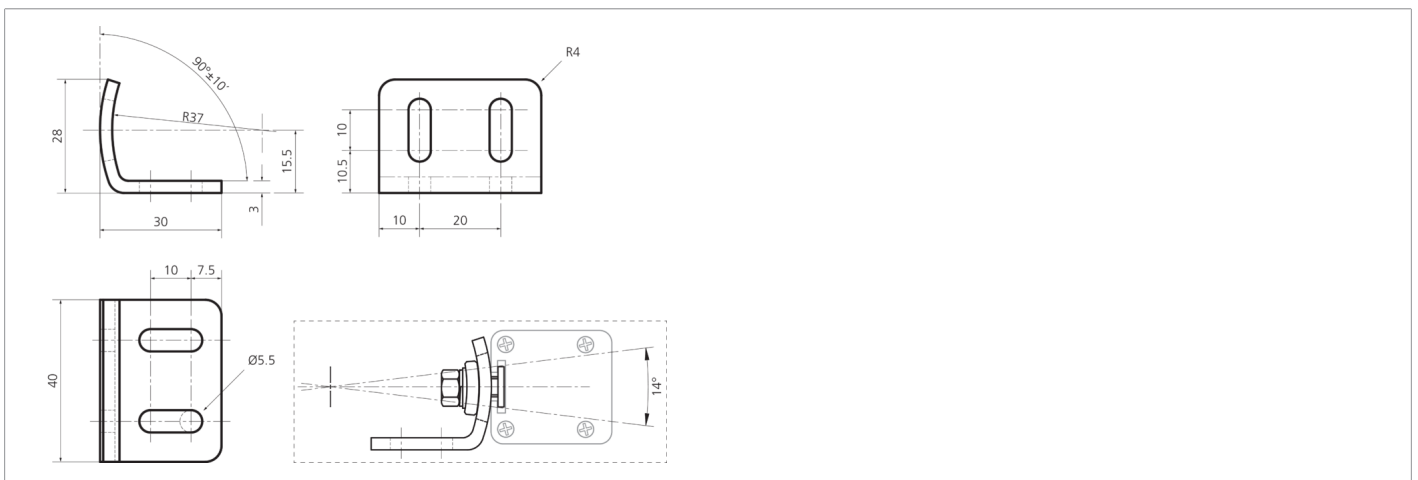

205042

SFB 4E

Adjustable fixing brackets

- Adjustable
- Robust design
- The set contains the brackets required for the transmitter and receiver
- Recommended for use over long distances or using deflector mirrors

Technical data (typ.)

Material	Zinc plated metal (Fixing brackets)
Component	Adjustable fixing brackets
Operating principle	Adjustable fixing bracket
To be used for	all light curtains / grids SLB / SLI with a protected field height up to 1,060 mm
Scope of delivery	Quick installation guide, 4 adjustable fixing brackets, Fixing material
Adjustment range	14°