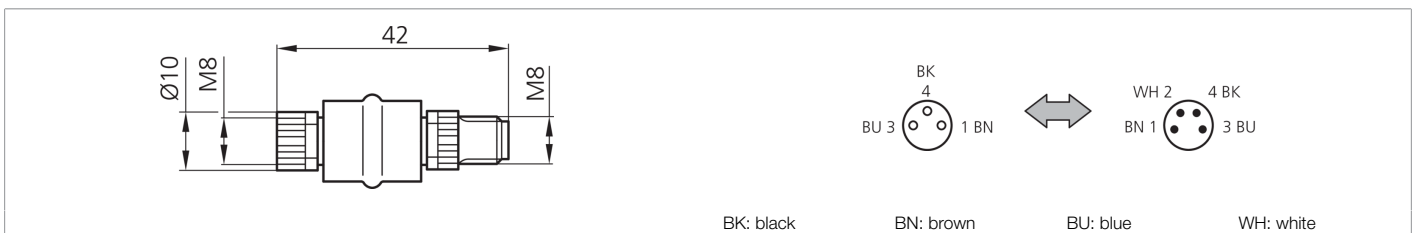

204121
M8K3/M8S4
Adapter plugs

- Coupling M8, 3-pin / Connector M8, 4-pin
- Turnable metal thread
- High protection type of up to IP 67

Function												

Technical data (typ.)	+20°C, 24 V DC
Service voltage	< 24 V (with max. 4.0 A)
Housing material	Plastic
Design	straight
Protection type	IP 67
Sensor-side connection	Socket, M8 x 1, 3-pin
Control-side connection	Connector, M8 x 1, 4-pin
More information / accessories	https://www.di-soric.com/204121